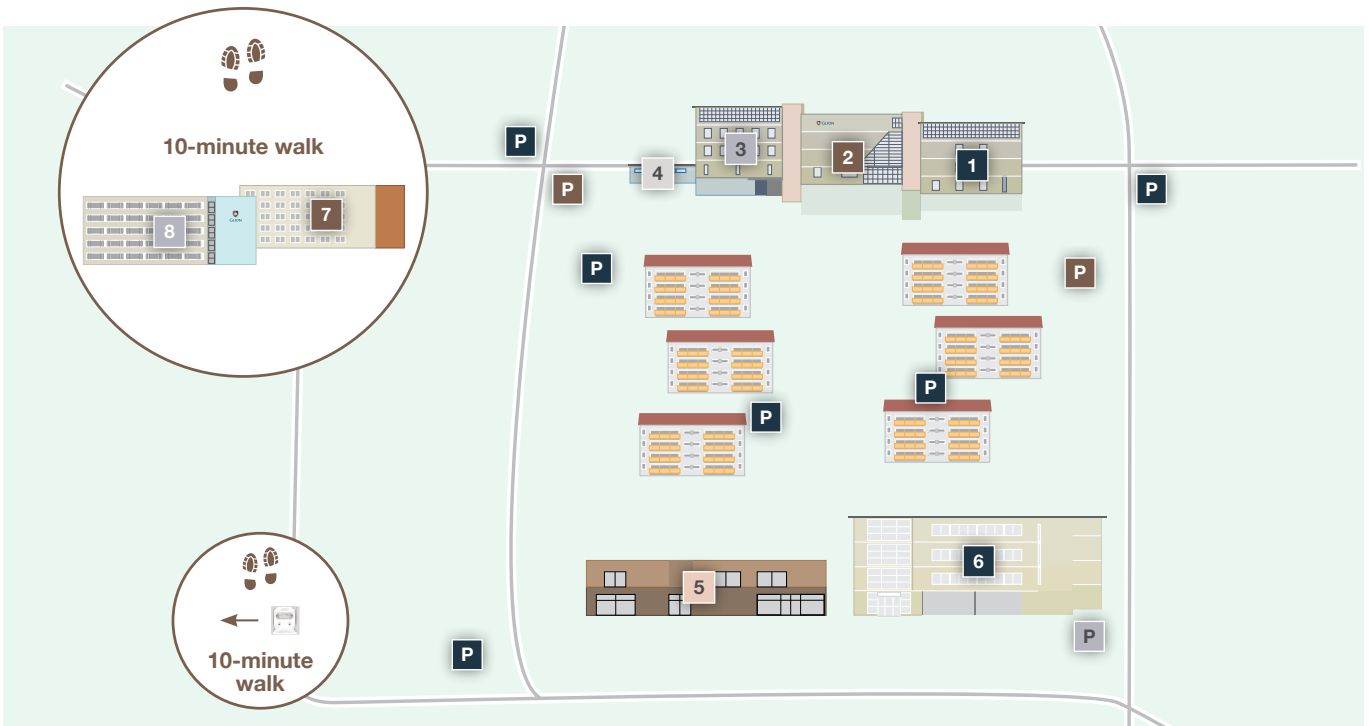

Bulle town map

Maps are also available in the Glion App

1	Building 1	5	Academic Center		Bulle Train Station
2	Building 2	6	Building 5 – Raymond Jaussi	P	Public Parking
3	Building 3	7	Building 7 – Tissot I	P	Student Parking
4	Building 4	8	Building 8 – Tissot II	P	Staff Parking