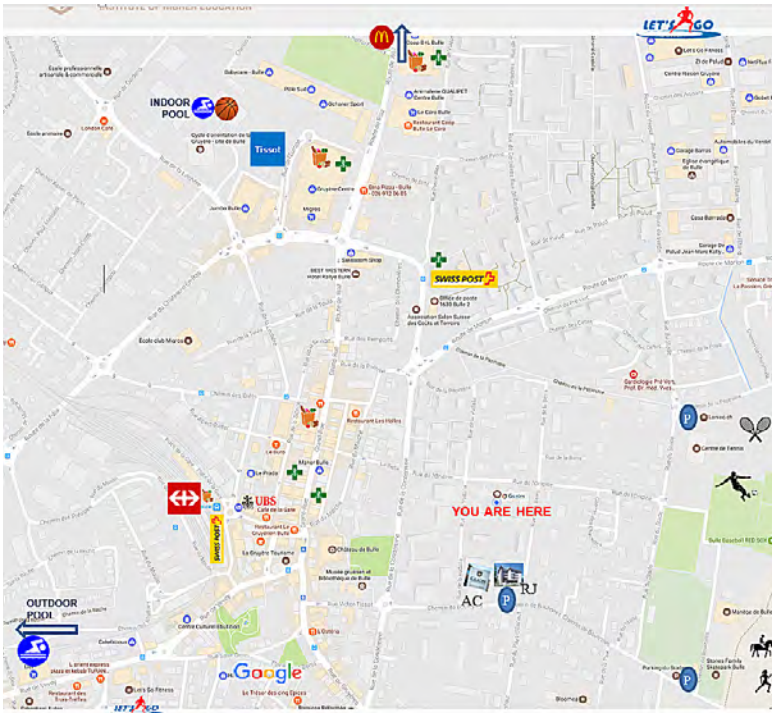

# Bulle town map

**\*\*Maps are also available in the Glion App\*\***

1	Building 1	5	Academic Center		Bulle Train Station
2	Building 2	6	Building 5 – Raymond Jaussi	P	Public Parking
3	Building 3	7	Building 7 – Tissot I	P	Student Parking
4	Building 4	8	Building 8 – Tissot II	P	Staff Parking